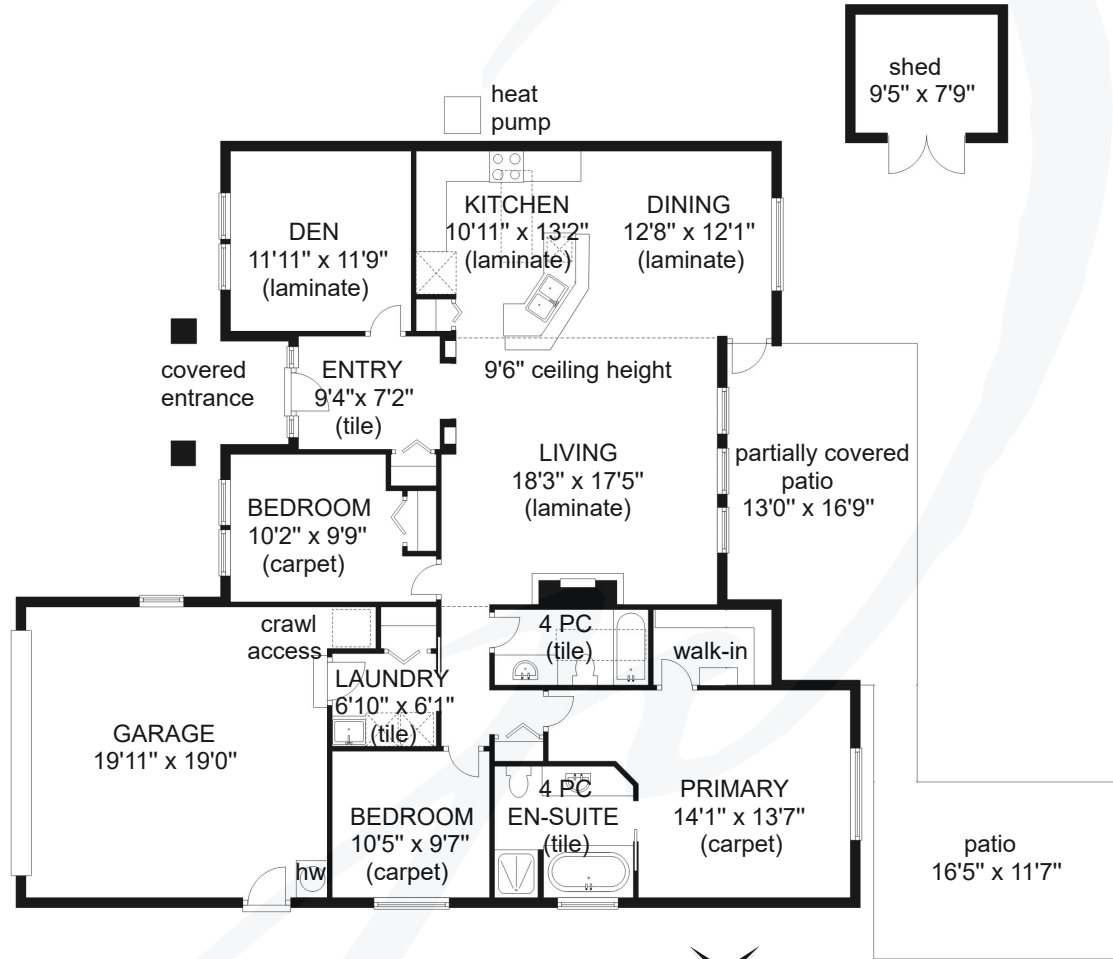

# 2400 IDIENS WAY

	FINISHED SQ FT	UNFINISHED SQ FT	TOTAL SQ FT
MAIN	1694	0	1694

GARAGE	0	408	408
--------	---	-----	-----

CEILING HEIGHT 8'0"